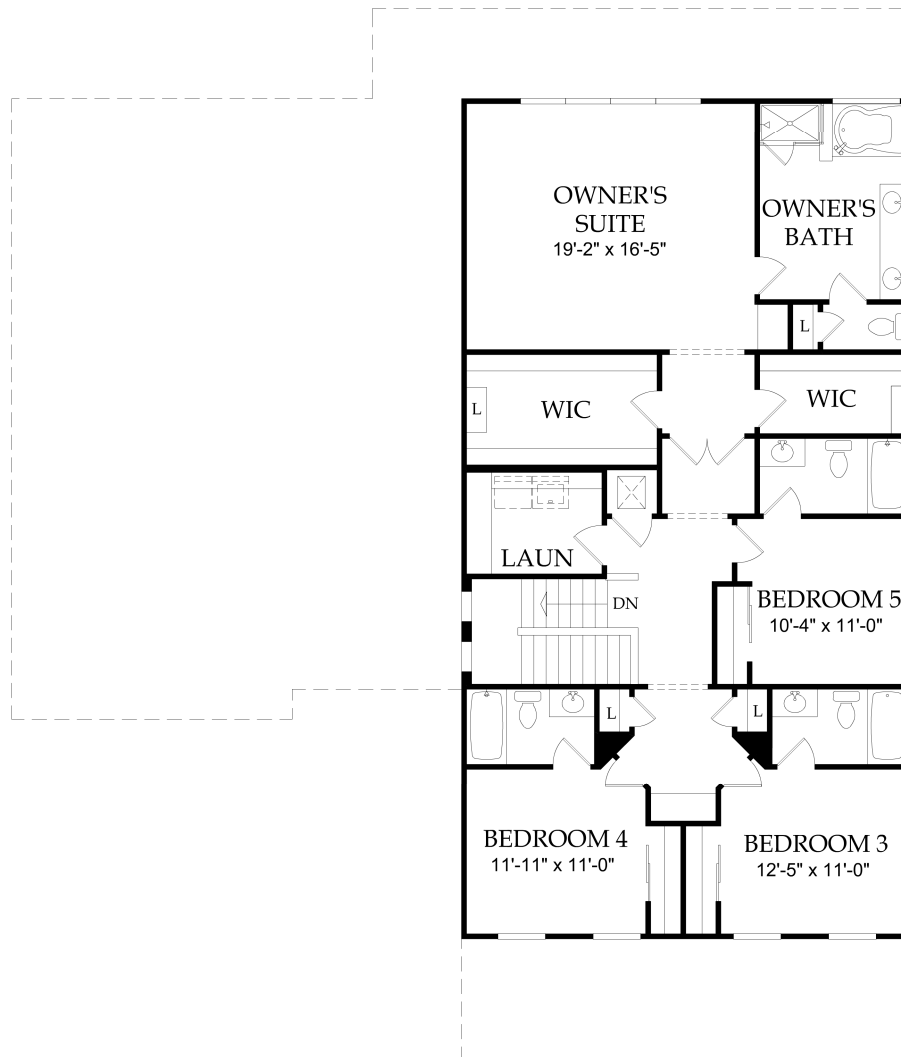

Berkshire Park

13314 Roskin Lane, Windermere FL

877-637-8583

5 Bedroom(s)
5 Full & 1 Half Baths
3 Car Garage
\$349990

First Floor

Berkshire Park

13314 Roskin Lane, Windermere FL

877-637-8583

5 Bedroom(s)
5 Full & 1 Half Baths
3 Car Garage
\$349990

Second Floor