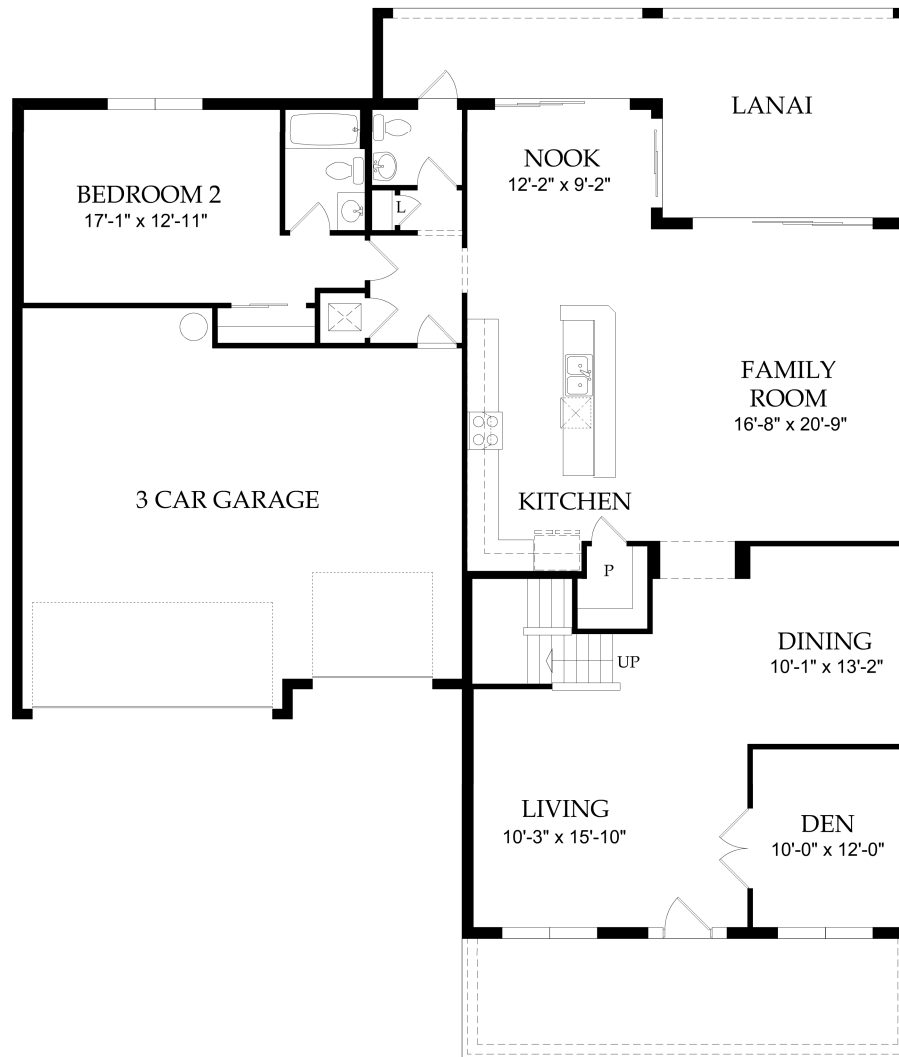

Berkshire Park

13314 Roskin Lane, Windermere FL

877-637-8583

5 Bedroom(s)
5 Full & 1 Half Baths
3 Car Garage
\$349990

First Floor

Berkshire Park

13314 Roskin Lane, Windermere FL

877-637-8583

5 Bedroom(s)
5 Full & 1 Half Baths
3 Car Garage
\$349990

Second Floor