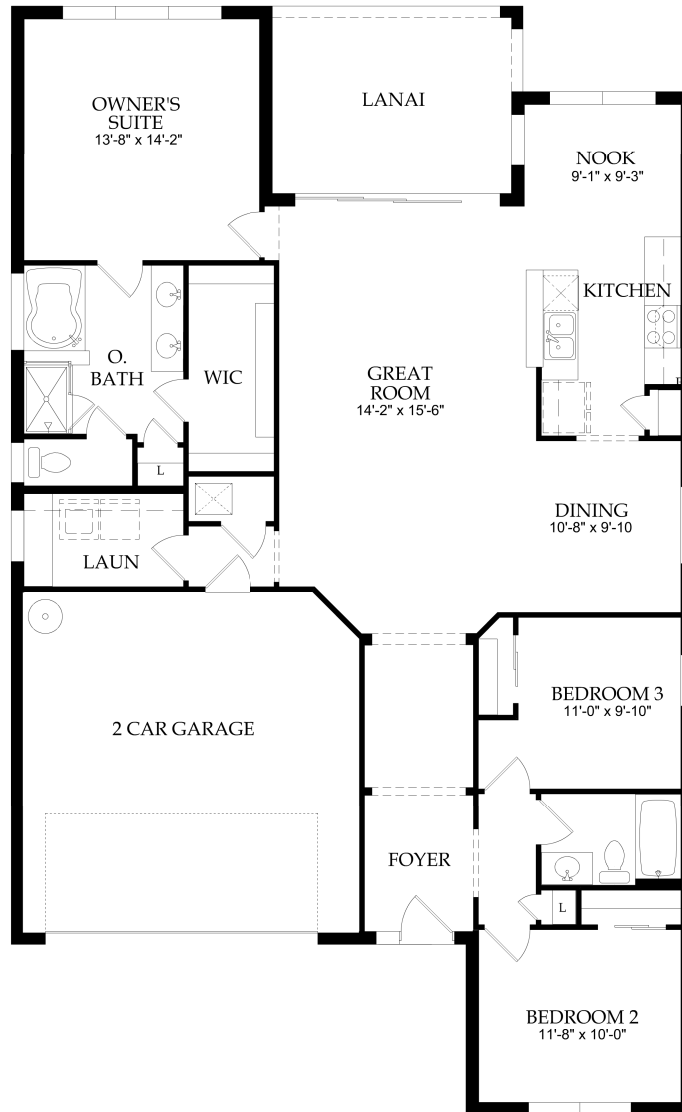

# Berkshire Park

13314 Roskin Lane, Windermere FL

877-637-8583

3 Bedroom(s)  
2 Bathroom(s)  
2 Car Garage  
\$220990

## First Floor